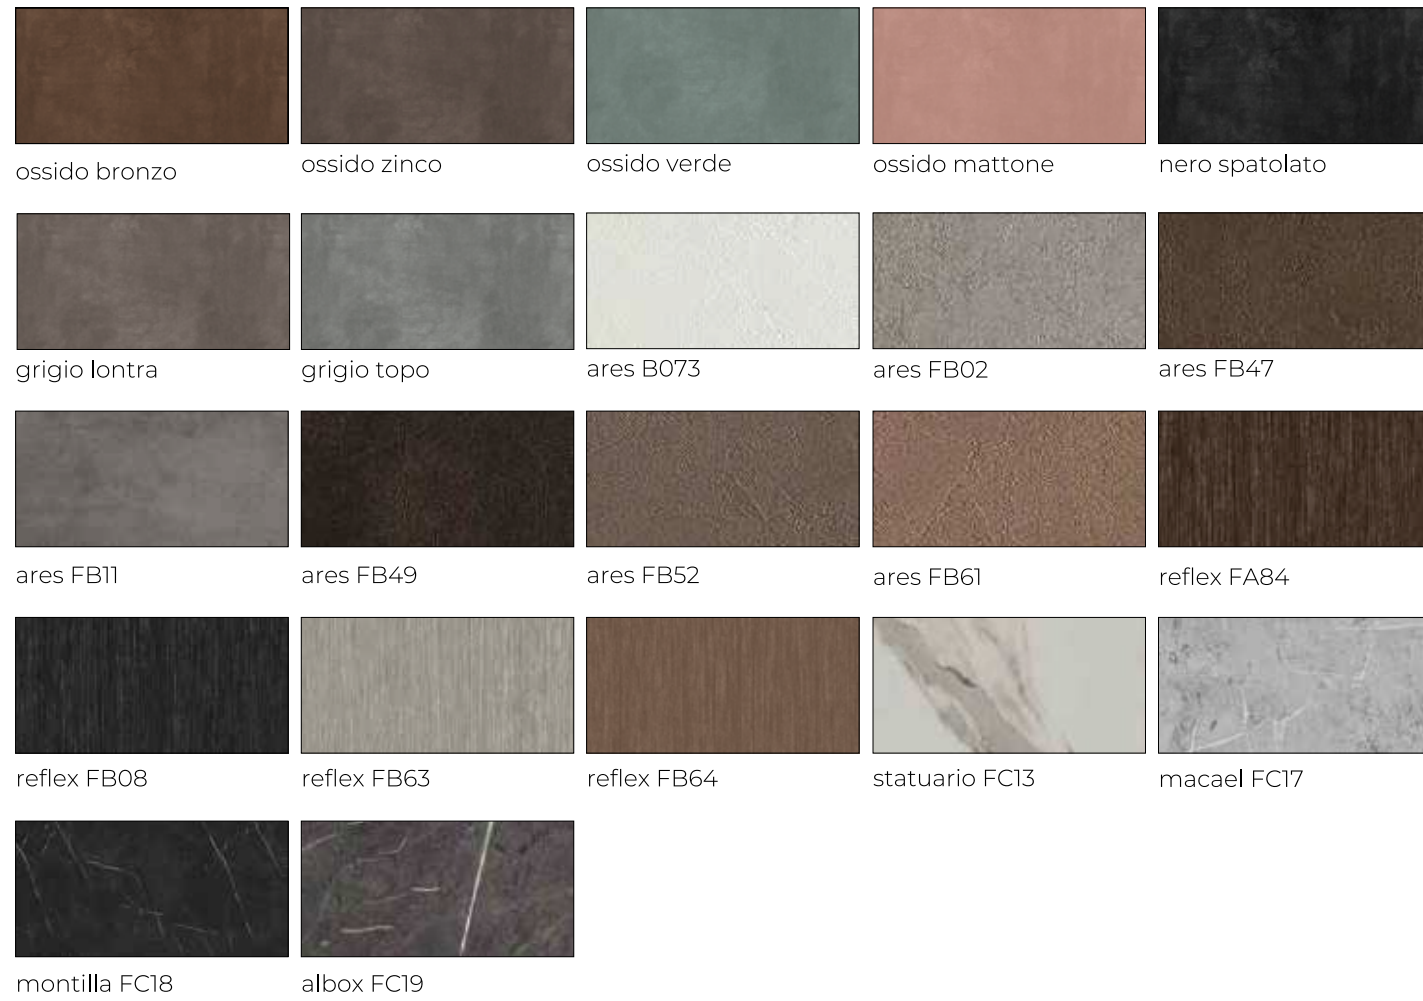

MATERIALS & FINISHES

Melamine Texture