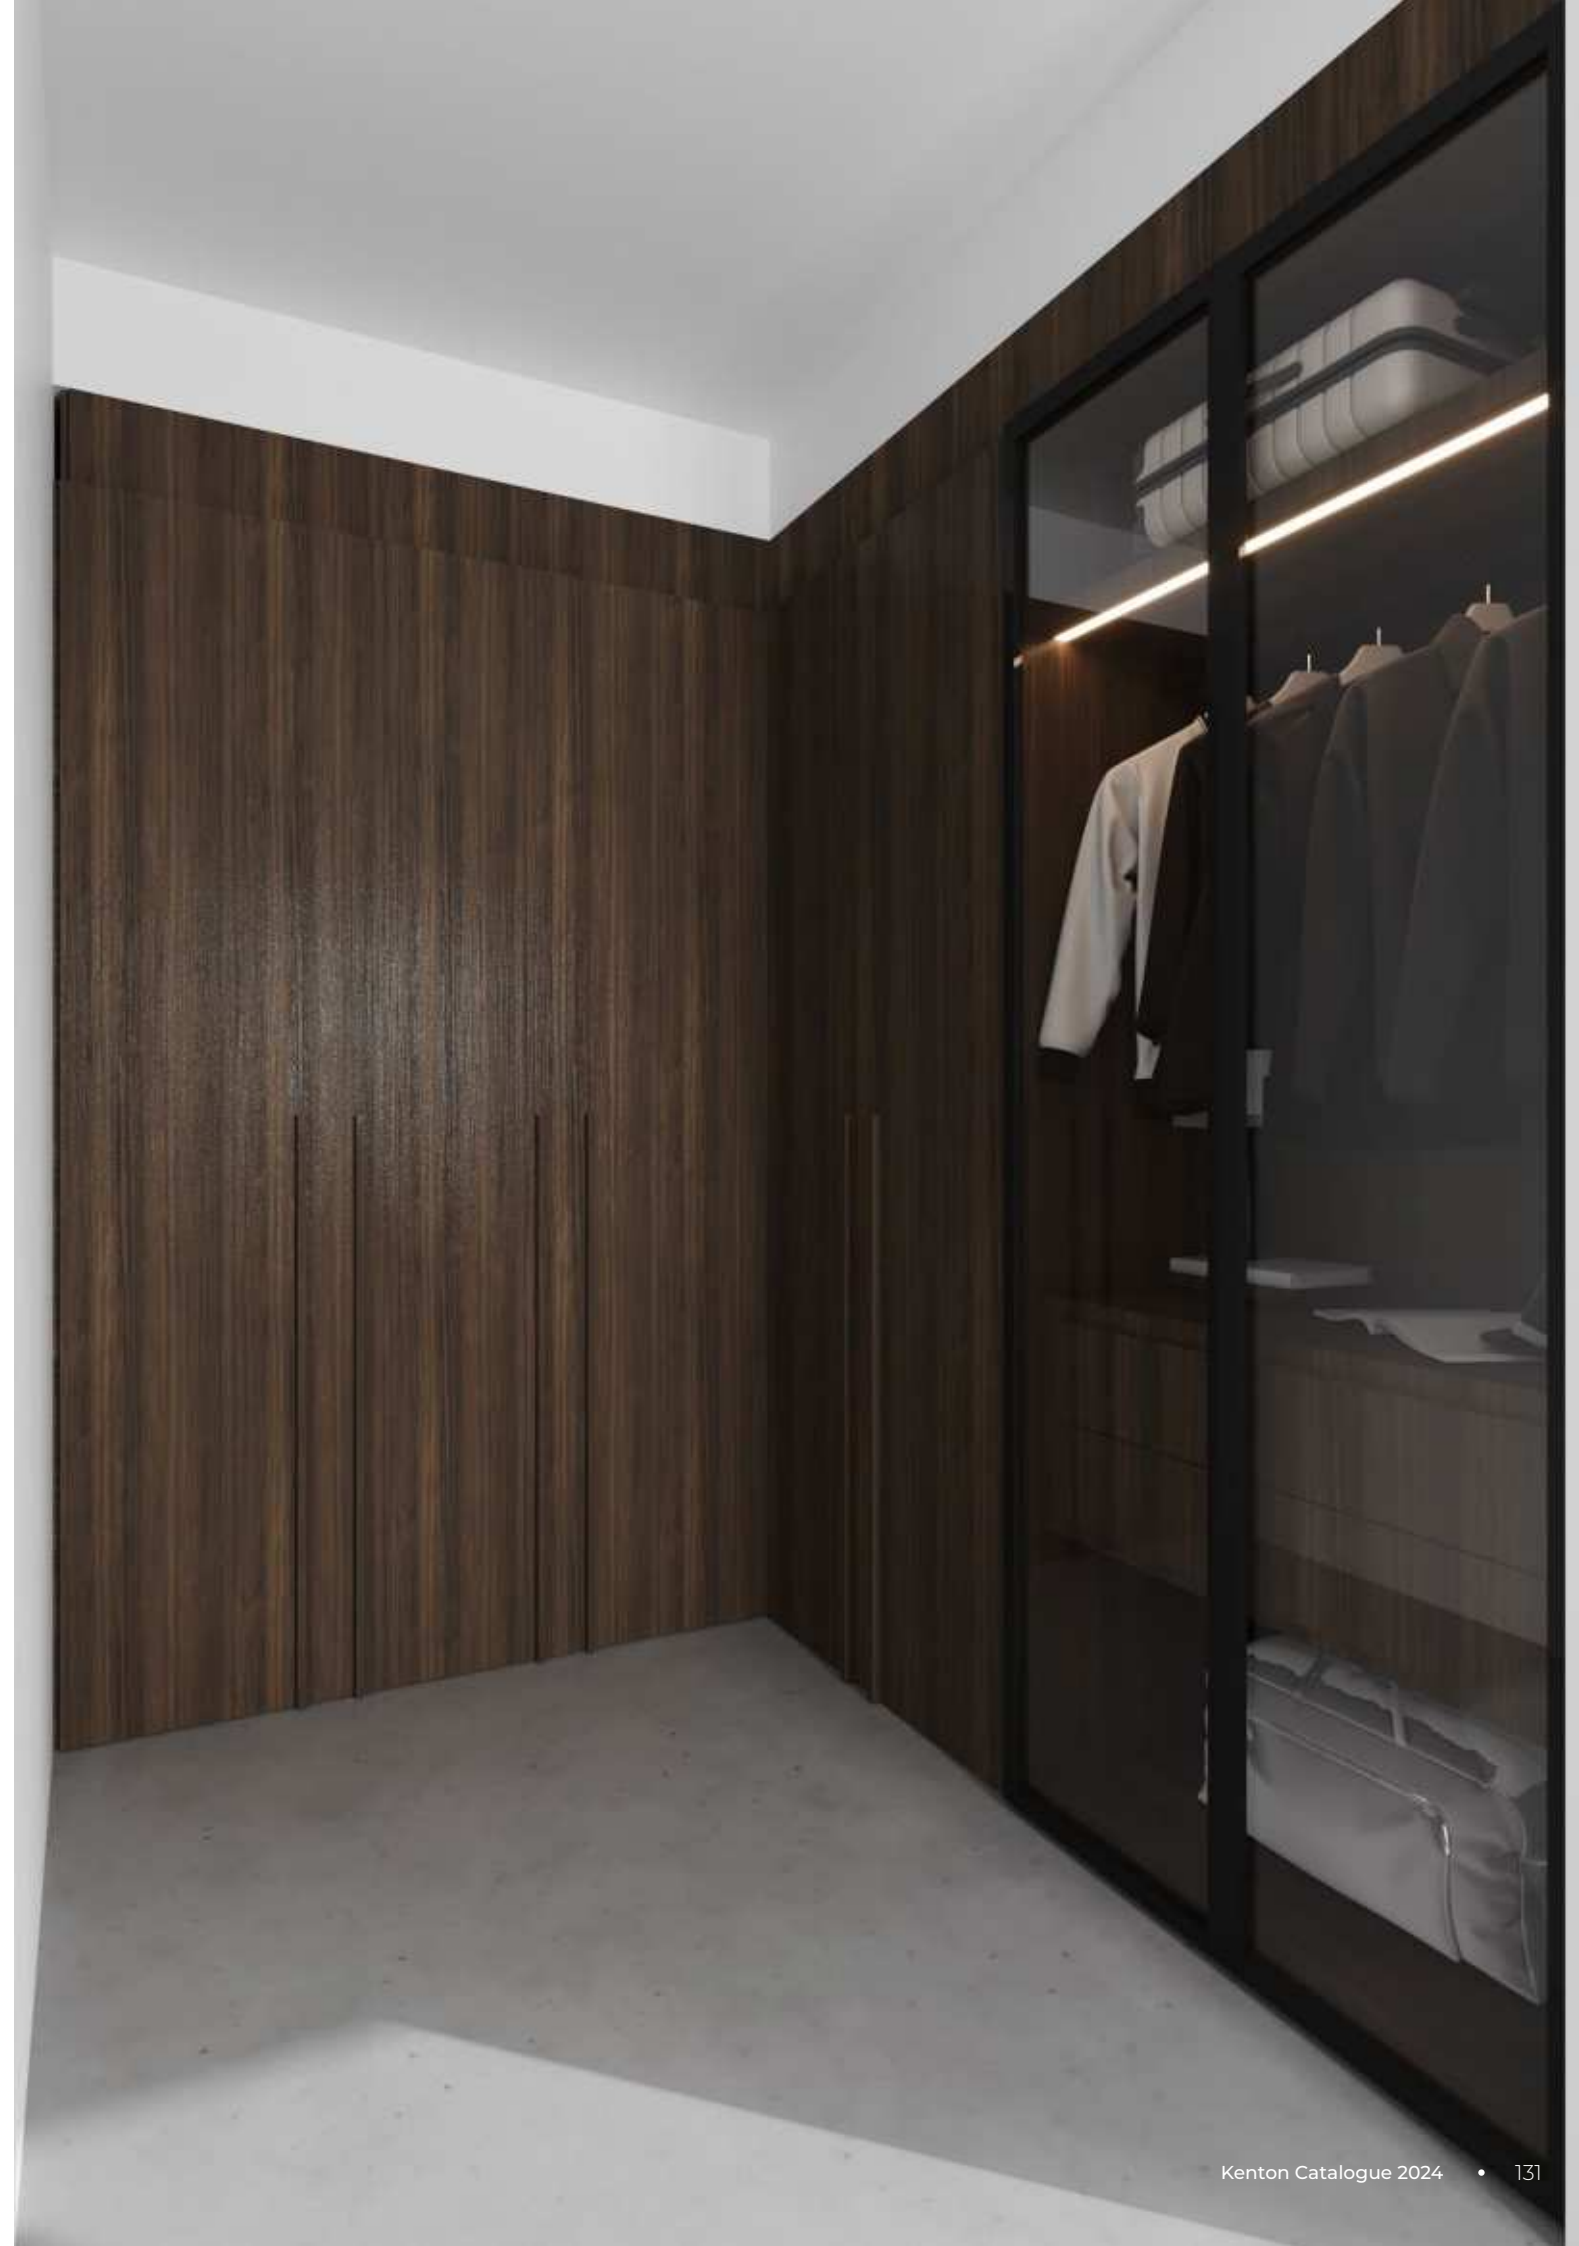

| Felix

Revel in spacious storage solutions that cater to your organizational needs while maintaining a sleek and modern look. The closed compartments serve as a protective shield, keeping your garments free from dust and ensuring a clutter-free and pristine wardrobe space.