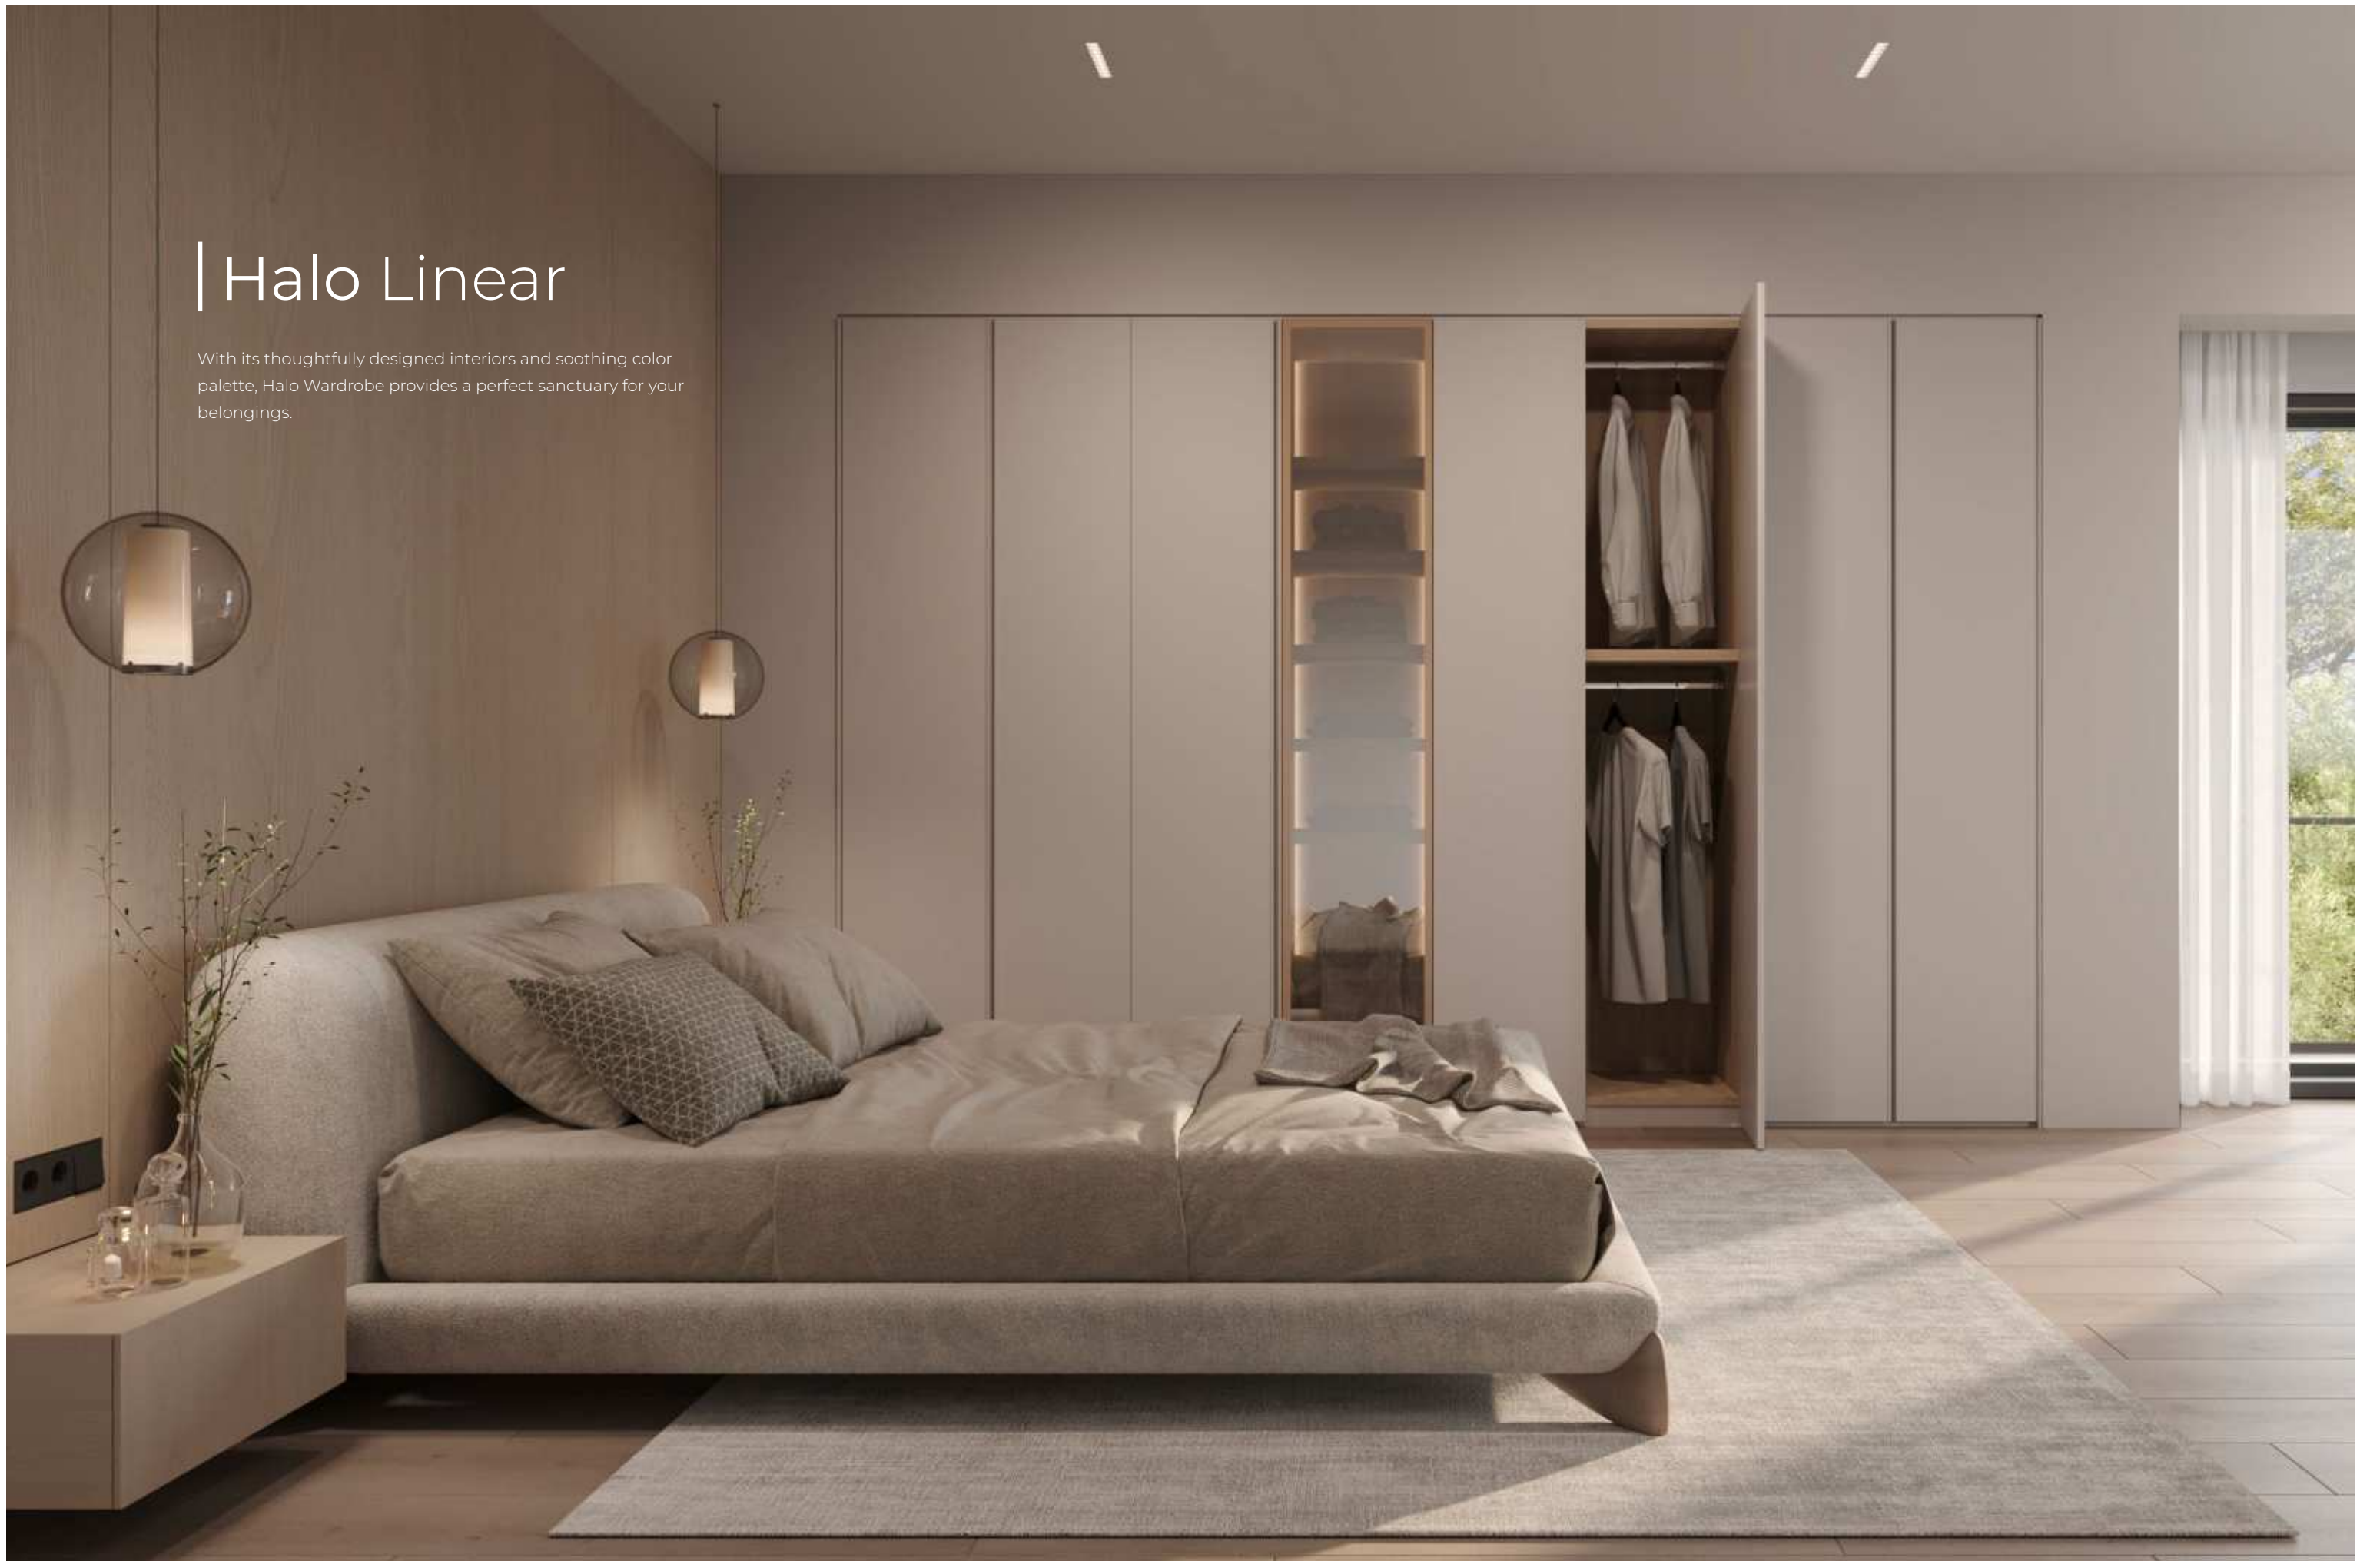

| Halo Linear

With its thoughtfully designed interiors and soothing color palette, Halo Wardrobe provides a perfect sanctuary for your belongings.